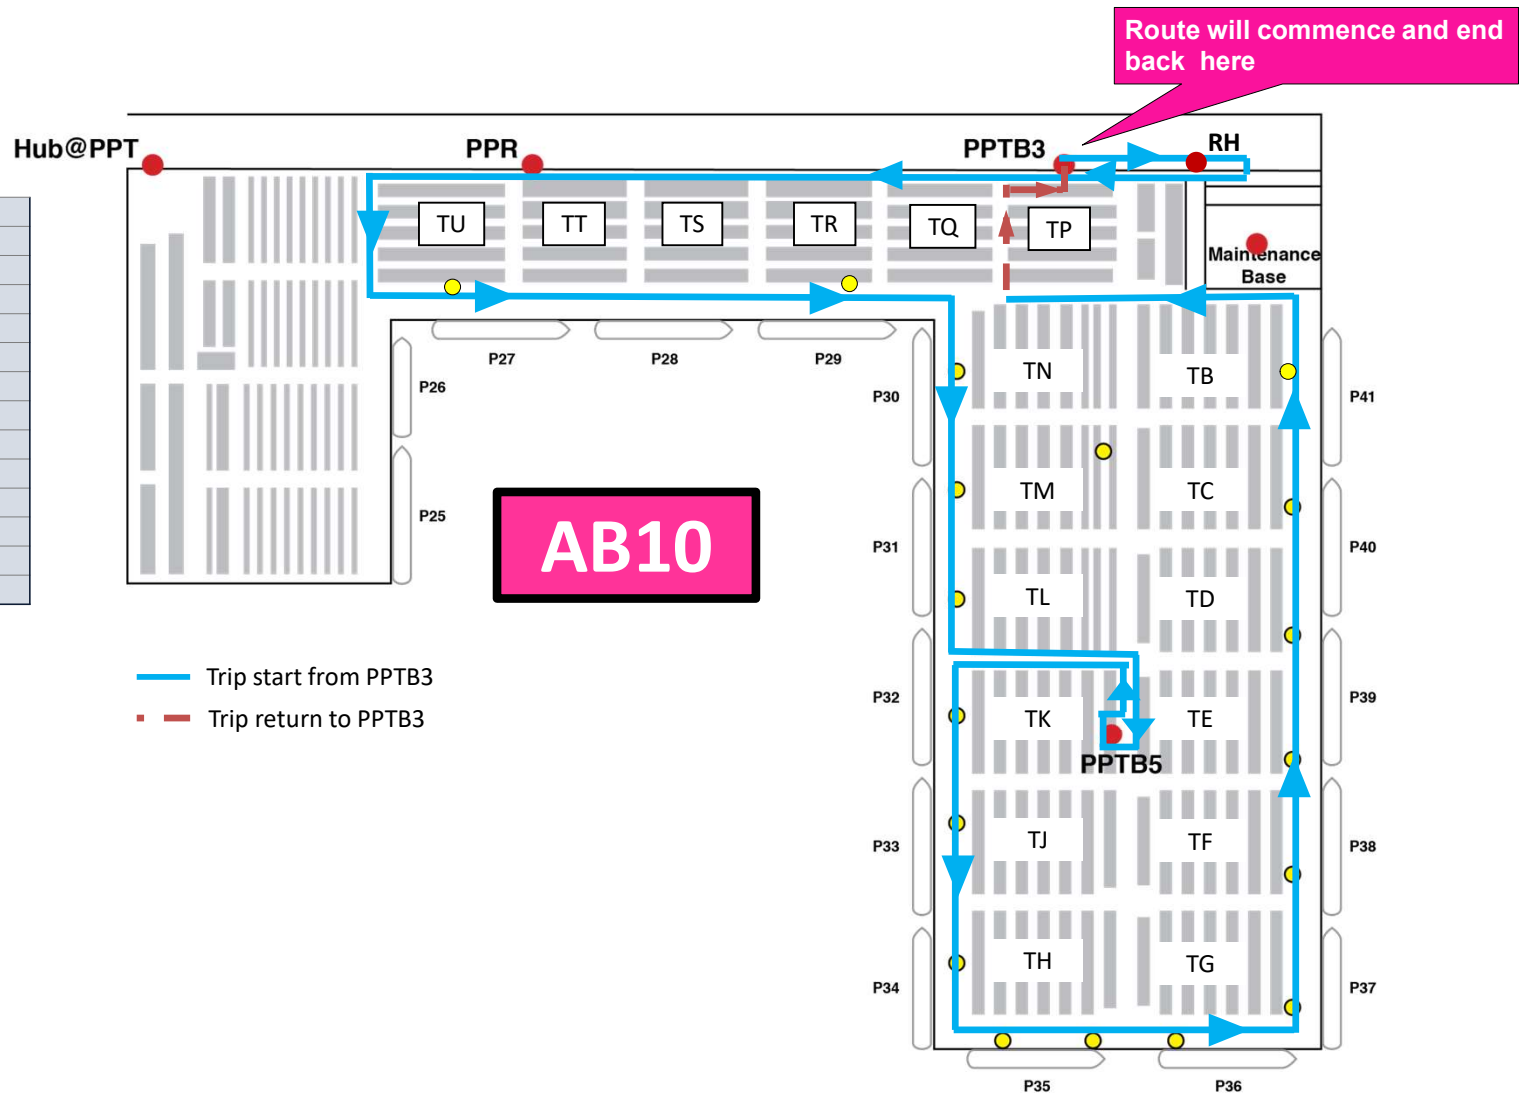

# All Berth

|               |           |
|---------------|-----------|
| 08:00 – 08:40 | All Berth |
| 09:00 – 09:40 | All Berth |
| 10:00 – 10:40 | All Berth |
| 14:00 – 14:40 | All Berth |
| 16:00 – 16:40 | All Berth |
| 17:00 – 17:40 | All Berth |
| 18:00 – 18:40 | All Berth |
| 20:00 – 20:40 | All Berth |
| 21:00 – 21:40 | All Berth |
| 23:00 – 23:40 | All Berth |
| 00:00 – 00:40 | All Berth |
| 04:00 – 04:40 | All Berth |
| 05:00 – 05:40 | All Berth |
| 06:00 – 06:40 | All Berth |

- Trip start from PPTB3
- - Trip return to PPTB3