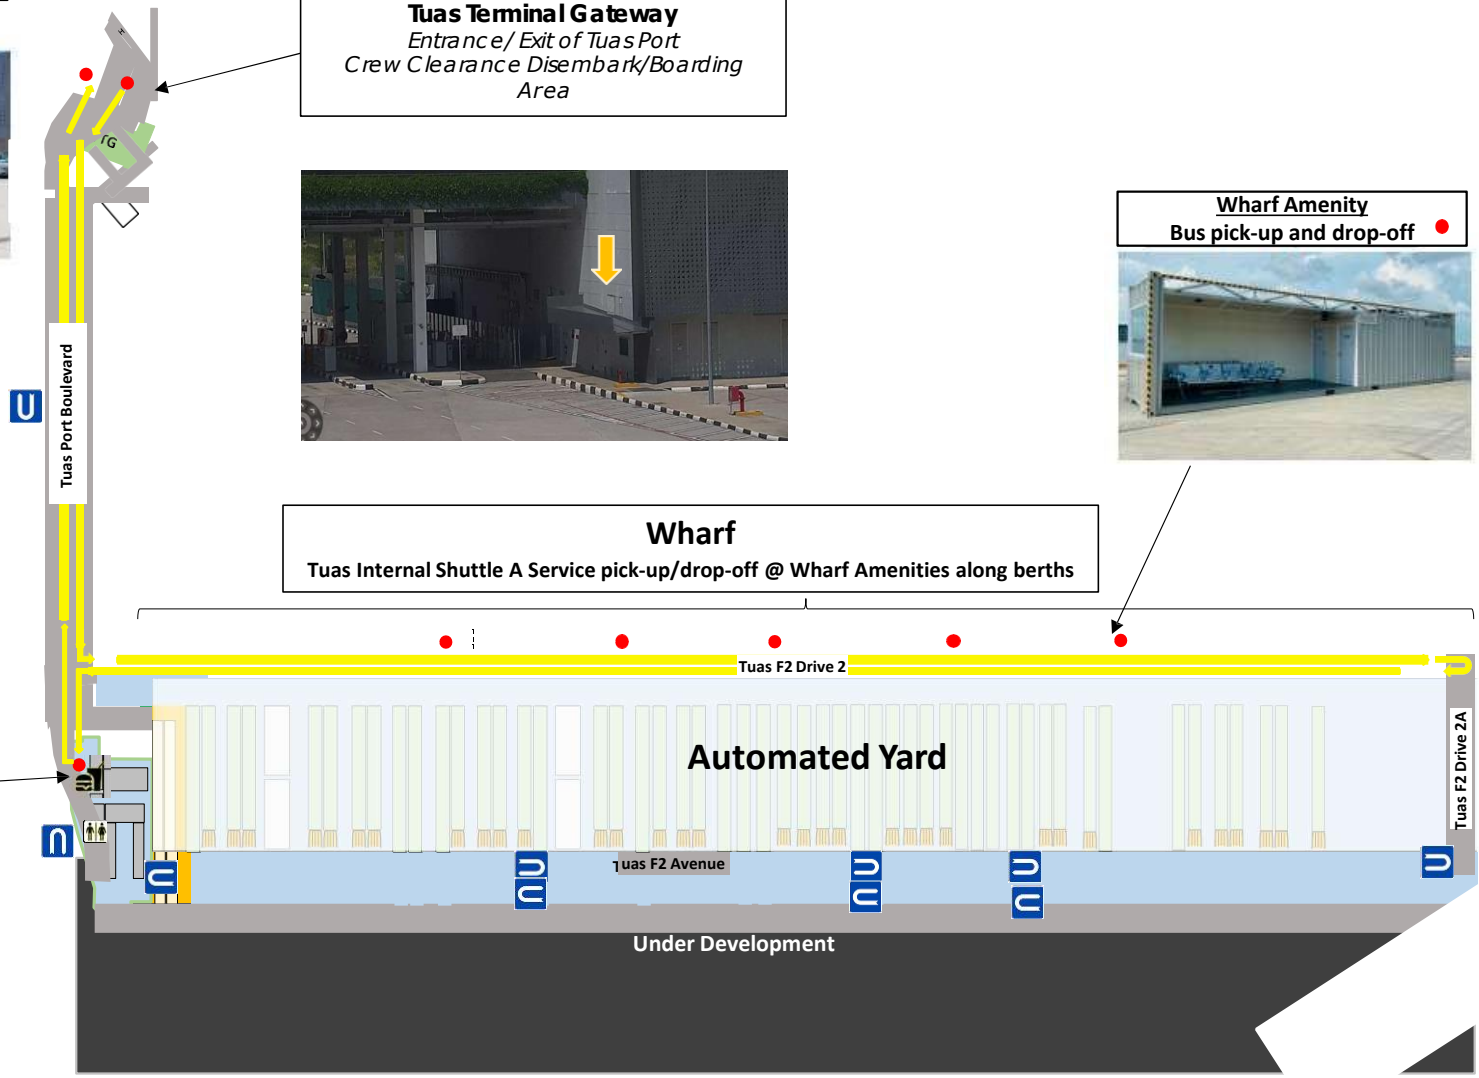

**Tuas Port Internal Shuttle Bus**

**Tuas Terminal Gateway**  
 Entrance/ Exit of Tuas Port  
 Crew Clearance Disembark/Boarding Area

**Wharf Amenity**  
 Bus pick-up and drop-off

**Wharf**  
 Tuas Internal Shuttle A Service pick-up/drop-off @ Wharf Amenities along berths

**Legend**  
 Shuttle bus Route  
 Pick-up/Drop-off Locations

**Bus Route**  
 TTG → Tuas F2 Nexus → Wharf  
 Wharf → Tuas F2 Nexus → TTG

STRICTLY CONFIDENTIAL. All rights reserved. No content can be reproduced without permission.

# Tuas Internal Shuttle A (24HR) Service

Wharf (Out)	TTG (In-Gate)
03:40	04:00
04:40	05:00
05:40	06:00
07:40	08:00
08:40	09:00
09:40	10:00
10:40	
On-Demand 11:00 - 13:15	
13:40	14:15
15:40	16:00
16:40	17:00
17:40	
19:40	20:00
20:40	21:00
21:40	
On-Demand 23:30 – 03:00	